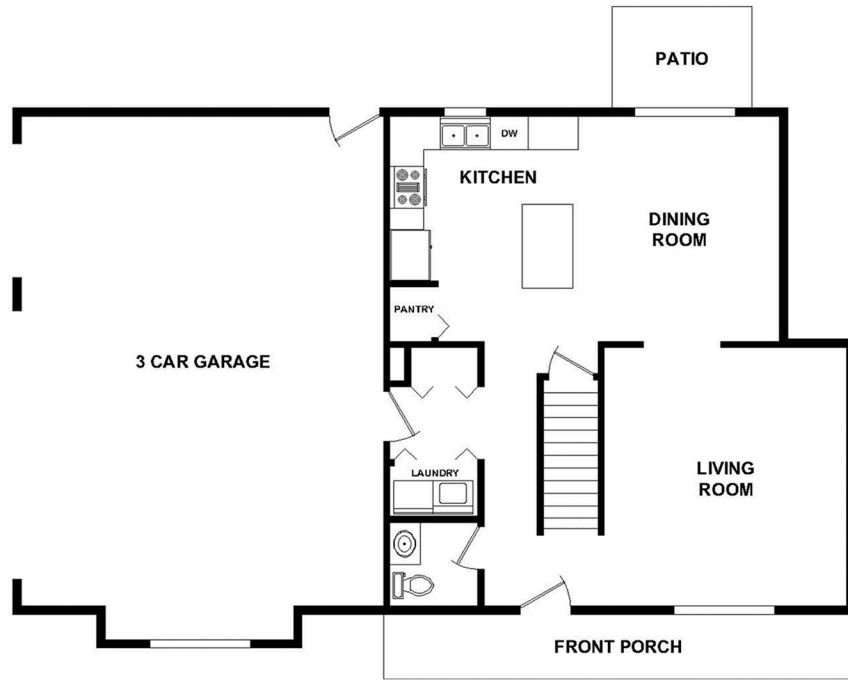

The Crystal

2 Story

1,769 Sq Ft • 4 Bedrooms • 2.5 Baths • 3-Car Garage

This illustration is an artists' rendering based on Watts Homes & Construction's current proposed development concepts, which continue to evolve & are subject to change without notice. This illustration is not to scale. No guarantee is made that the facilities & features depicted will be constructed or that, if constructed, the number, type, size & location will be as depicted on this illustration. Access to & use of certain areas may be restricted. The common & surrounding properties will undergo continuing growth & development, & conditions within sight may change. This illustration does not show the legal boundaries of the community; please refer to the recorded plats. Because Watts Homes & Construction does not own or control the land outside the boundary of the community, Watts Homes & Construction does not guarantee the accuracy of any matters or conditions shown on this illustration outside the boundary of the community and/or the current or future uses of those properties. © Watts Homes & Construction, Kalamazoo, MI