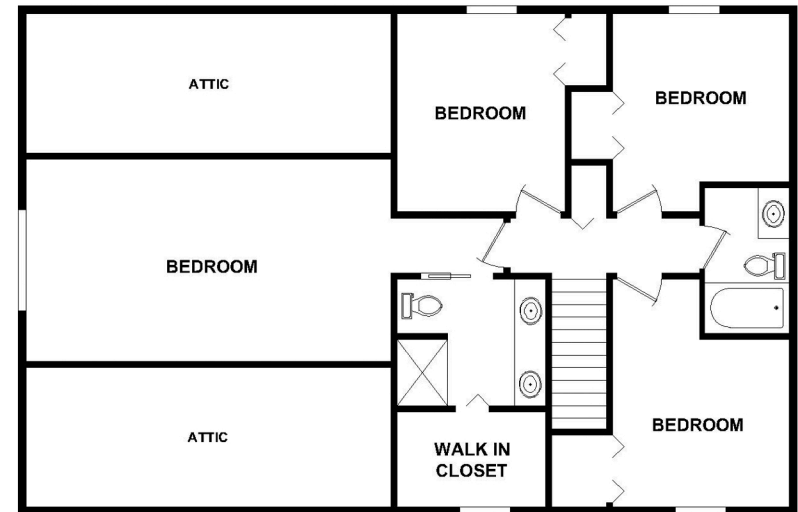

The Crystal

2 Story

1,769 Sq Ft • 4 Bedrooms • 2.5 Baths • 3-Car Garage

This illustration is an artists' rendering based on Watts Homes & Construction's current proposed development concepts, which continue to evolve & are subject to change without notice. This illustration is not to scale. No guarantee is made that the facilities & features depicted will be constructed or that, if constructed, the number, type, size & location will be as depicted on this illustration. Access to & use of certain areas may be restricted. The common & surrounding properties will undergo continuing growth & development, & conditions within sight may change. This illustration does not show the legal boundaries of the community; please refer to the recorded plats. Because Watts Homes & Construction does not own or control the land outside the boundary of the community, Watts Homes & Construction does not guarantee the accuracy of any matters or conditions shown on this illustration outside the boundary of the community and/or the current or future uses of those properties. © Watts Homes & Construction, Kalamazoo, MI