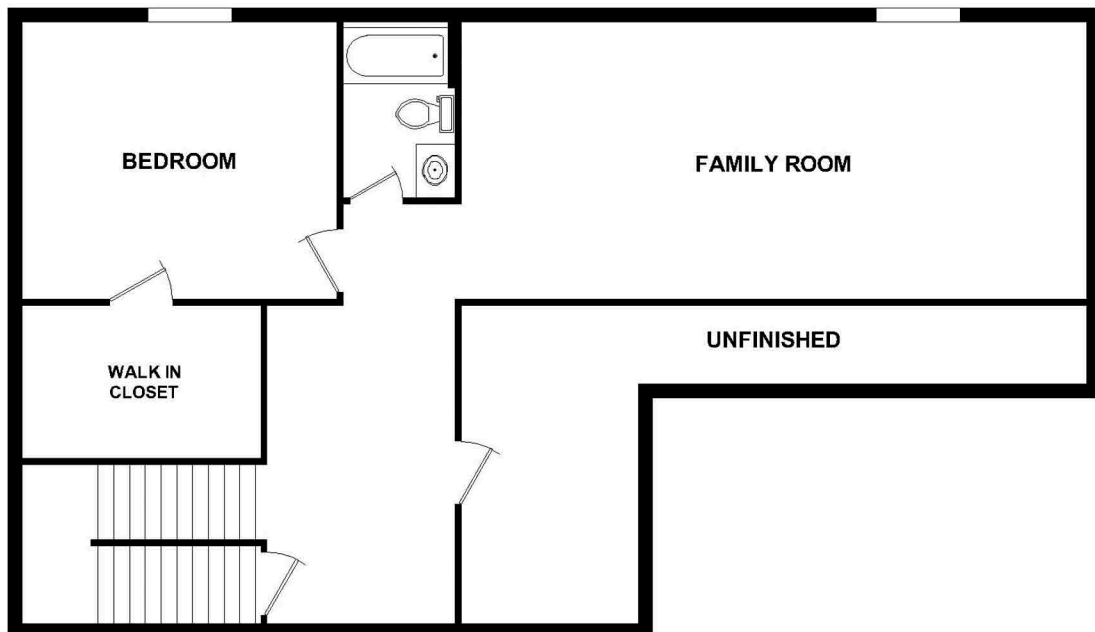

9149 Cottage Crossing #26

1,305 Sq Ft • 2 Bedrooms • 2 Baths • 2-Car Garage

Renderings and landscaping shown are an artist's conception. Watts Homes & Construction reserves the right to change plans, specifications, materials and features without notice or obligation. Plans are approximate and will vary due to normal construction tolerances.

All plans are copyrighted by Watts Homes & Construction. All rights reserved.

9149 Cottage Crossing #26

992 Sq Ft Lower Level • 1 Bedroom • 1 Bath

Optional Lower Level Finish - Not Included in MLS Listing