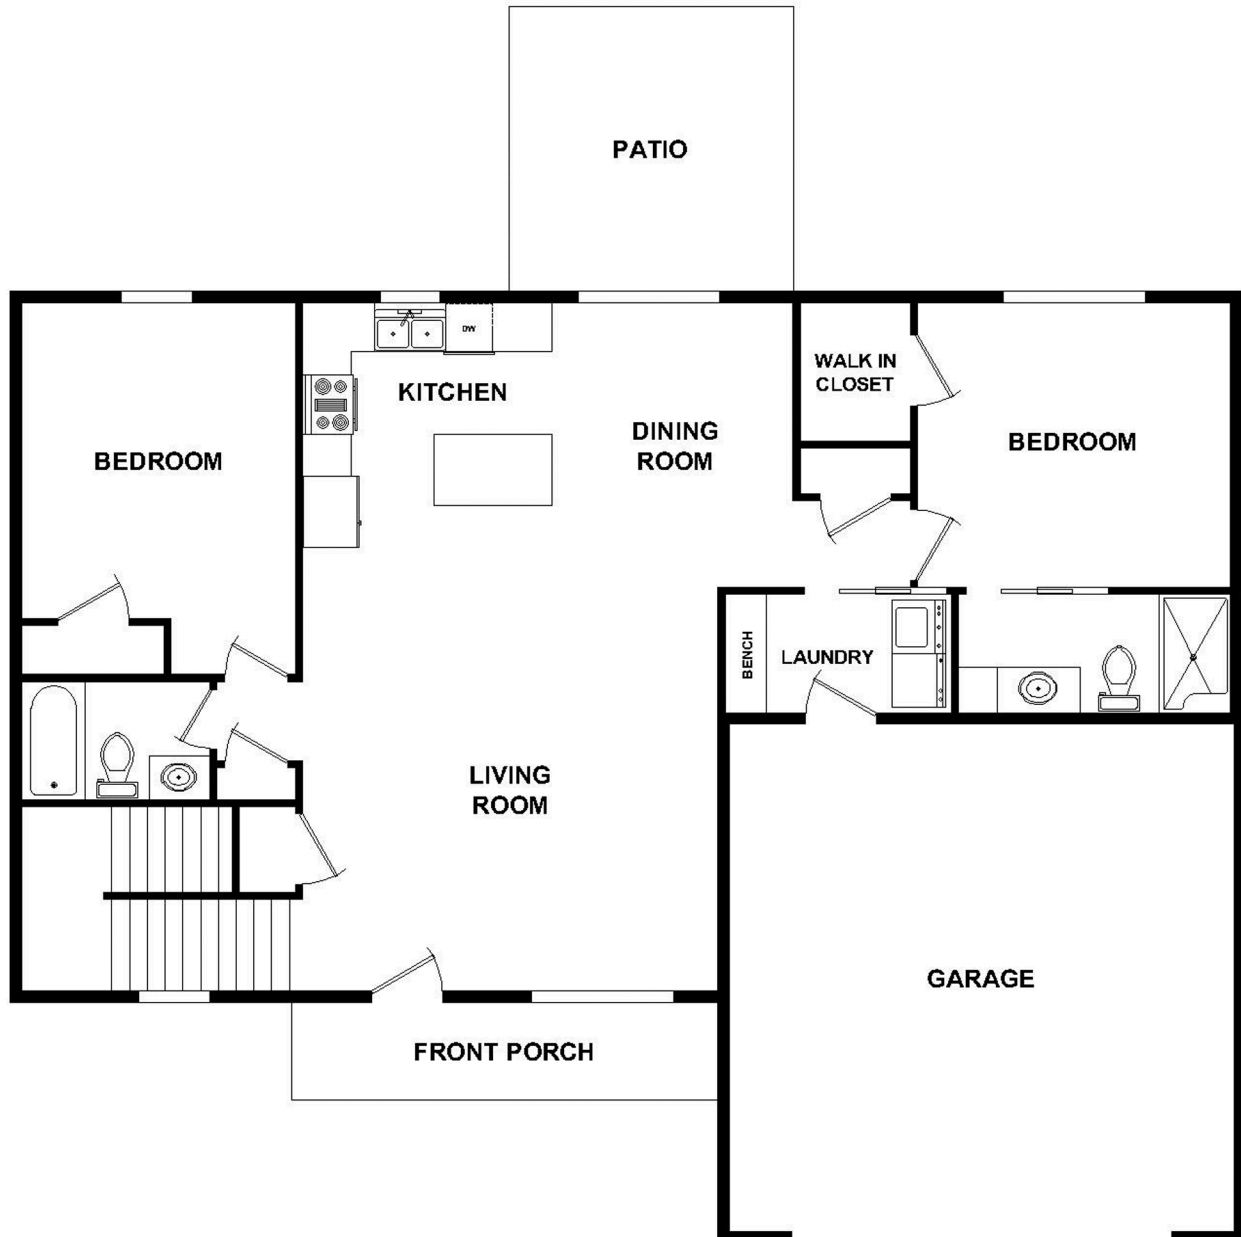

9149 Cottage Crossing #26

1,305 Sq Ft • 2 Bedrooms • 2 Baths • 2-Car Garage

Renderings and landscaping shown are an artist's conception. Watts Homes & Construction reserves the right to change plans, specifications, materials and features without notice or obligation. Plans are approximate and will vary due to normal construction tolerances.

All plans are copyrighted by Watts Homes & Construction. All rights reserved.

9149 Cottage Crossing #26

992 Sq Ft Lower Level • 1 Bedroom • 1 Bath

Optional Lower Level Finish - Not Included in MLS Listing